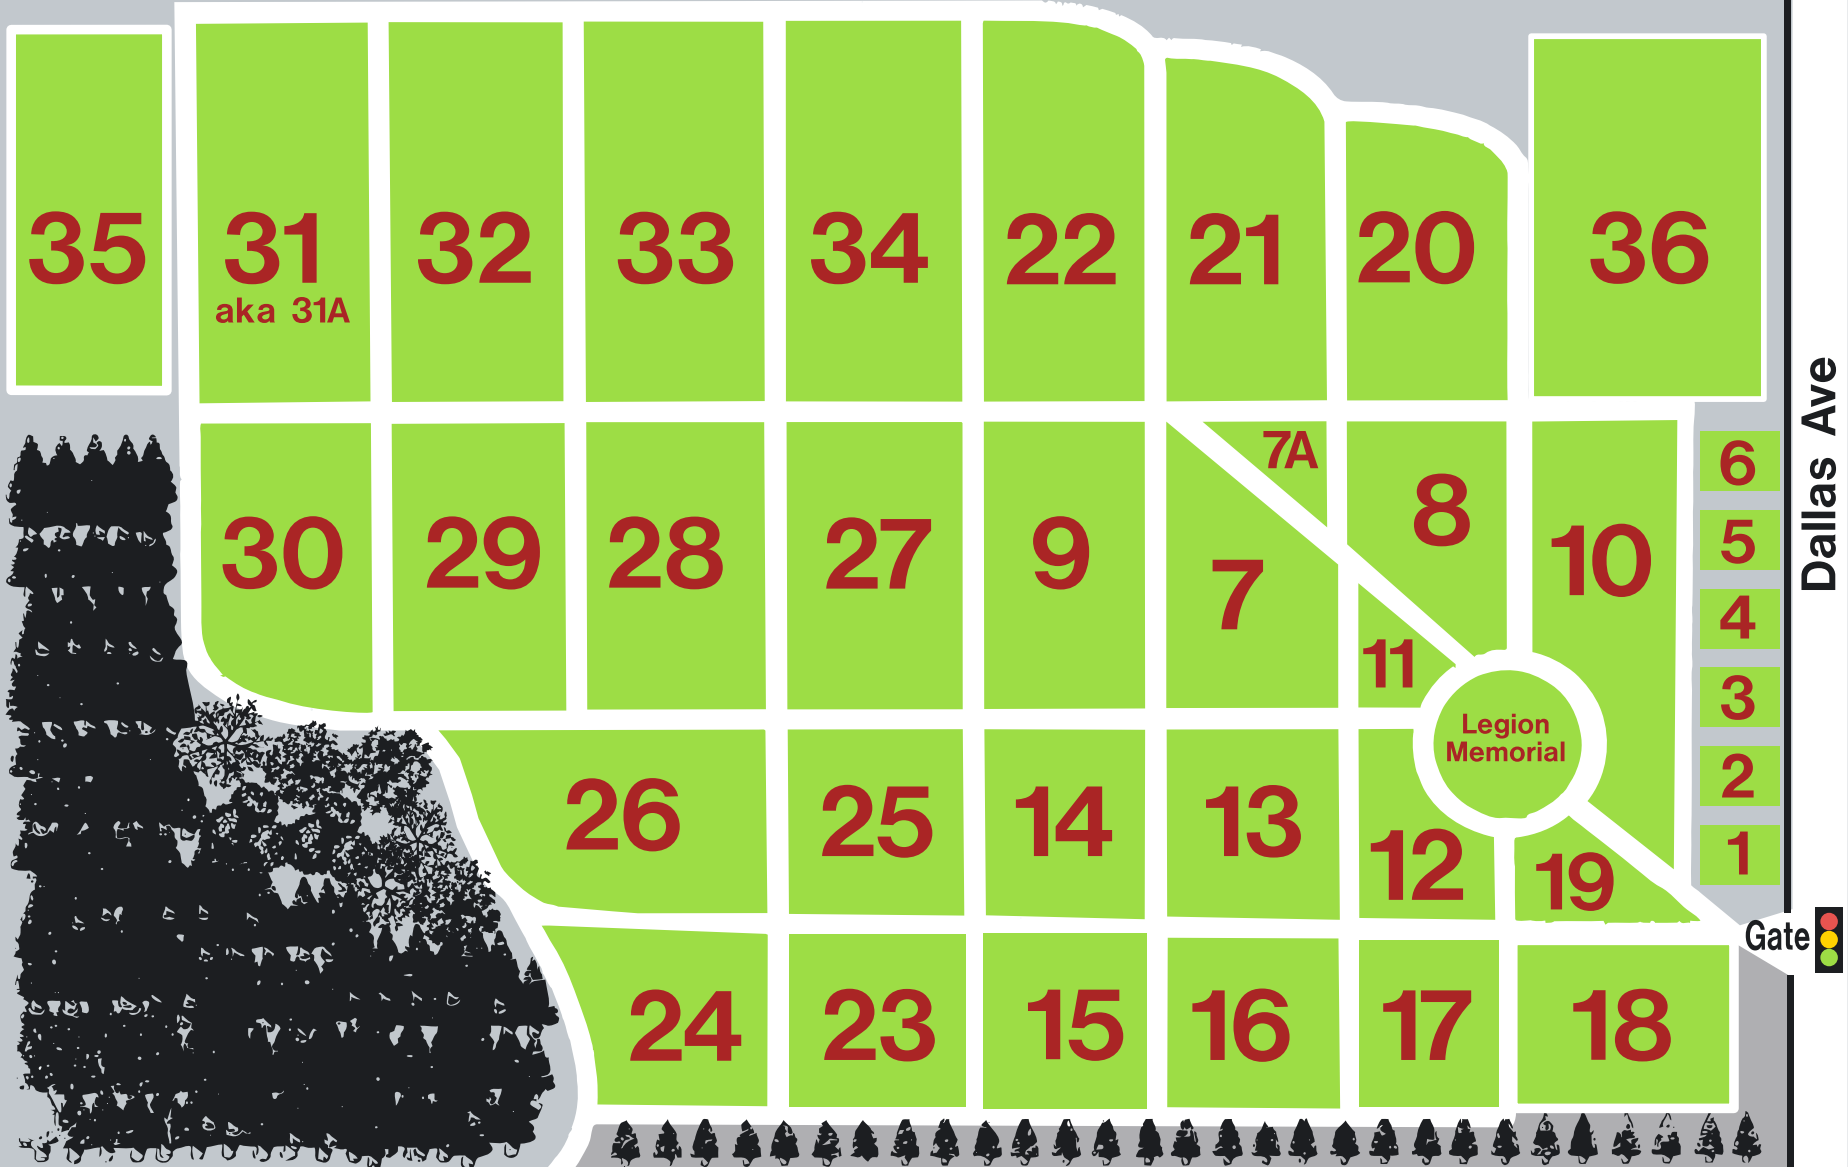

Office

Log Cabin

New Live Oak Cemetery

(Map not to scale)

Cemetery Preservation Group, Inc.
PO Box 2341
Selma, AL 36702-2341
email: info@CPGmail.org
phone 334.872.3332 - fax 334.874.3906
website: www.CPGLLC.org

Dallas Ave

Gate

Rowell Dr

©2019